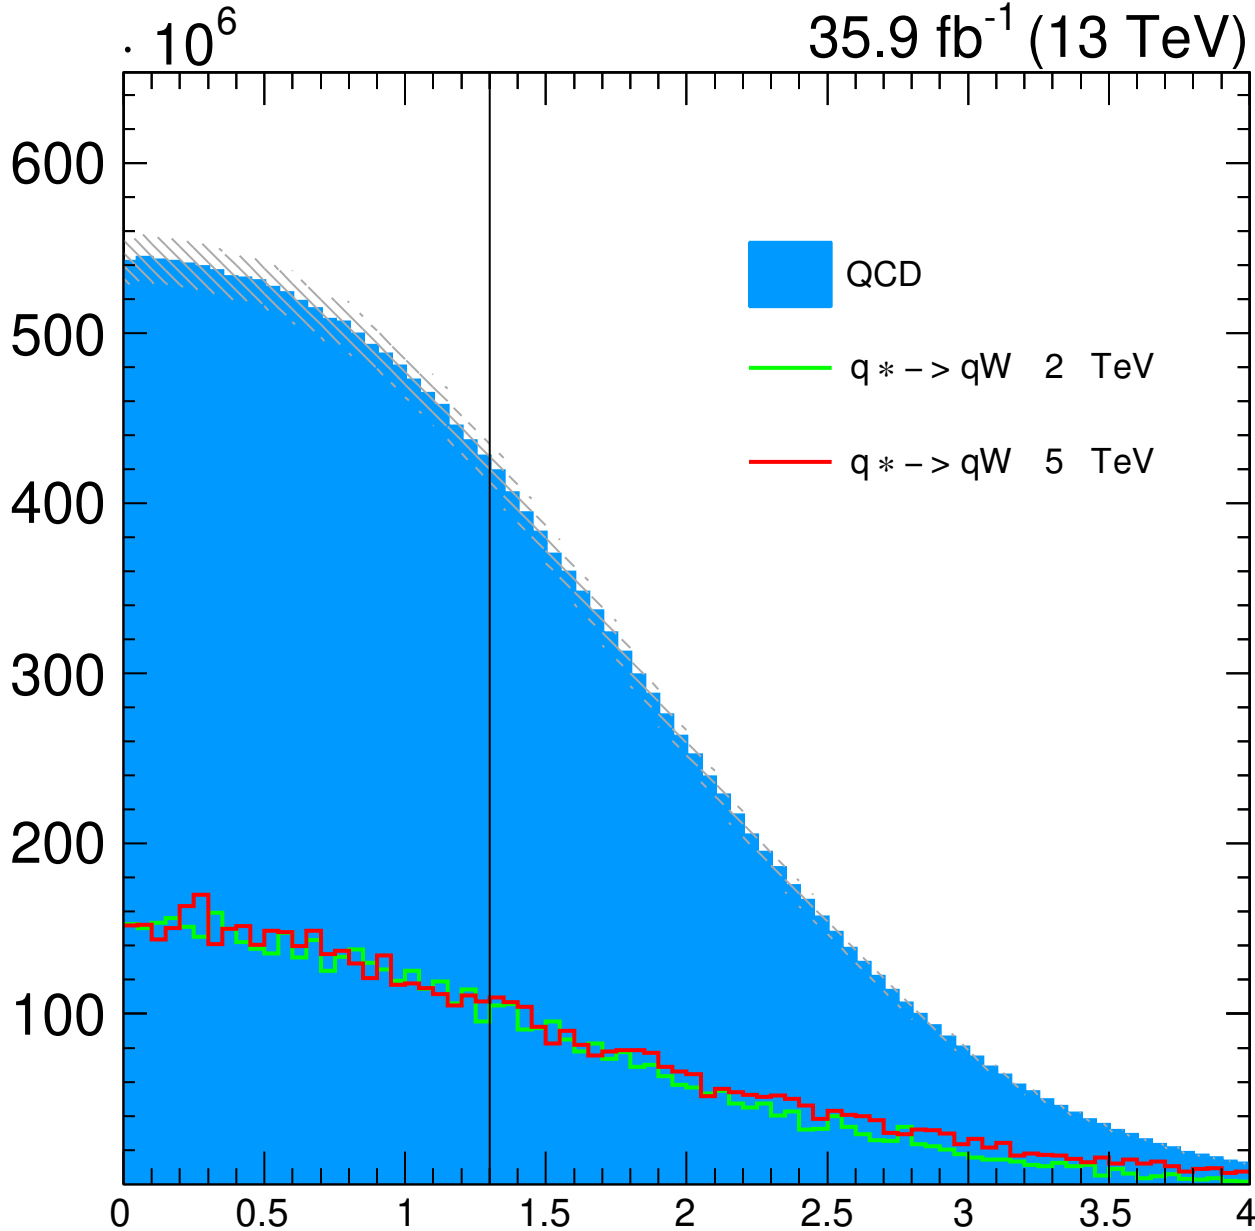

35.9 fb<sup>-1</sup> (13 TeV)

Events/Bin

$\Delta\eta^{1,2}$